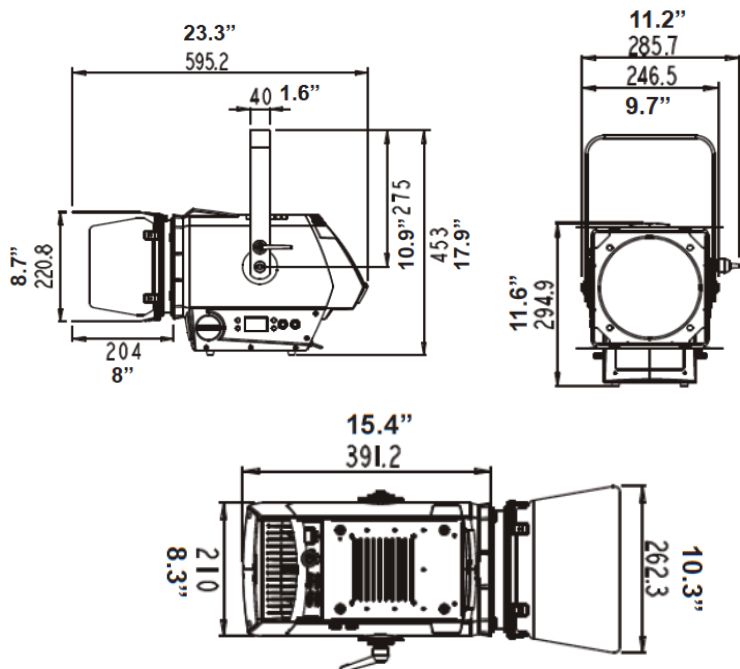

**SIZE / WEIGHT**

- Length: 23.3" (592.2 mm)
- Width: 11.2" (285.7 mm)
- Height: 17.9" (453 mm)
- Weight: 20.9 lbs. (9.5 kg)

**ELECTRICAL / THERMAL**

- AC 100-240V - 50/60Hz
- 320W Max Power Consumption
- 14° to 113°F (-10° to 45°C)

LUX x 0.0929 = FC

Min Beam Diameter	13° Beam Angle	22° Field Angle
Ø 1.10 m / Ø 3.6 ft	Ø 0.55 m / Ø 1.8 ft	Ø 1.96 m / Ø 6.4 ft
Ø 1.65 m / Ø 5.4 ft	Ø 0.98 m / Ø 3.2 ft	Ø 2.94 m / Ø 9.6 ft

FULL ON @ 4,800K	245 FC / 2639 LUX	63 FC / 674 LUX	32 FC / 344 LUX
COOL WHITE @ 7,000K	143 FC / 1535 LUX	37 FC / 394 LUX	18 FC / 197 LUX
WARM WHITE @ 3,200K	117 FC / 1255 LUX	31 FC / 324 LUX	15 FC / 159 LUX

LUX x 0.0929 = FC

Max Beam Diameter	41° Beam Angle	70° Field Angle
Ø 3.72 m / Ø 12.2 ft	Ø 1.86 m / Ø 6.1 ft	Ø 7.0 m / Ø 23. ft
Ø 5.58 m / Ø 18.3 ft	Ø 3.5 m / Ø 11.5 ft	Ø 10.5 m / Ø 34.4 ft

**DIMENSIONAL DIAGRAMS**