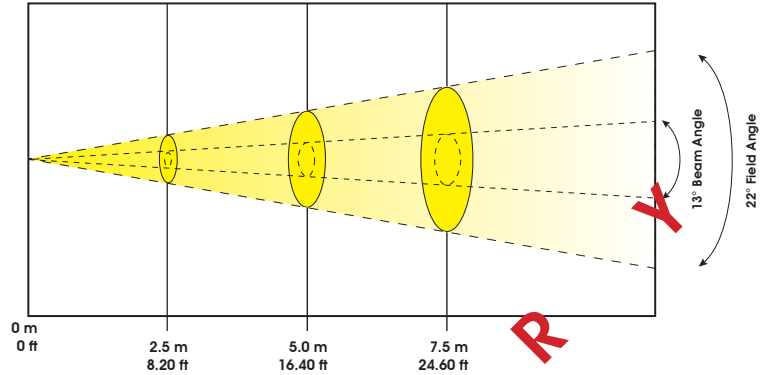

EFFECTS

- Variable Strobe Settings (1-18 fps)
- Electronic Dimming (0% - 100%)

CONTROL / CONNECTIONS

- (4) Button and (3) Dial Control Panel LCD Menu Display
- Manual or DMX Controlled Color Temp and Dimming
- 3 DMX Channels Modes (2/3/5)
- 3 and 5 pin DMX In/Out
- powerCON Power In

SIZE / WEIGHT

- Length: 23.3" (592.2 mm)
- Width: 11.2" (285.7 mm)
- Height: 17.9" (453 mm)
- Weight: 20.9 lbs. (9.5 kg)

ELECTRICAL / THERMAL

- AC 100-240V - 50/60Hz
- 320W Max Power Consumption
- 14° to 113°F (-10° to 45°C)

APPROVALS / RATINGS

- CE Approved
- IP20 Rated

INSTALLATION

- Rigging: Clamp or Stand (Not Included)
- Working Position: Any (360°)

INCLUDED ITEMS

- (1) Rotating Barn Door
- (1) Frost Filter
- (1) powerCON Cable
- (1) 3pin XLR Cable
- (1) Safety Cable

OPTIONAL ACCESSORIES

ORDER CODE	ITEM
TRIGGER CLAMP	Heavy Duty Wrap Around Hook Clamp
** pending **	Flight Case For DW Fresnel
AC3PDMX10PRO	10 ft. (3m) 3pin PRO DMX Cable
AC3PDMX25PRO	25 ft. (7.5m) 3pin PRO DMX Cable
AC3PDMX50PRO	50 ft. (15.2m) 3pin PRO DMX Cable
AC5PDMX10PRO	10 ft. (3m) 5pin PRO DMX Cable
AC5PDMX25PRO	25 ft. (7.5m) 5pin PRO DMX Cable
AC5PDMX50PRO	50 ft. (15.2m) 5pin PRO DMX Cable

PHOTOMETRIC DATA

FULL ON @ 4,800K	1711 FC / 18,420 LUX	473 FC / 5096 LUX	217 FC / 2340 LUX
COOL WHITE @ 7,000K	1008 FC / 10,850 LUX	277 FC / 2984 LUX	128 FC / 1376 LUX
WARM WHITE @ 3,200K	815 FC / 8778 LUX	227 FC / 2440 LUX	104 FC / 1119 LUX

LUX x 0.0929 = FC