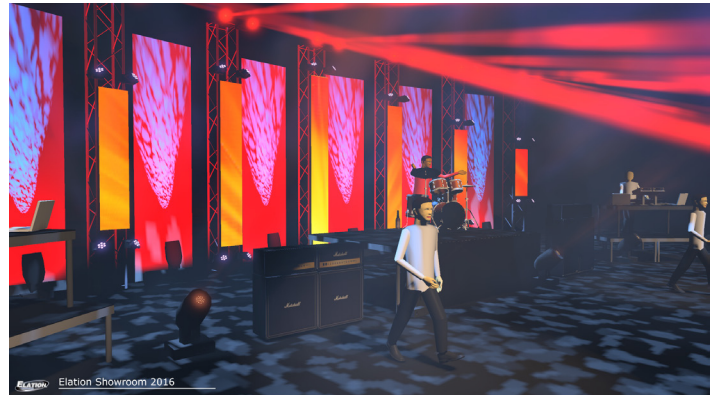

CAPTURE ATLAS - DUET™

SKU# **CAP513**

Capture ATLAS™ is a native Windows and Mac OS X application that lets you work with lighting, video, moving scenery, lasers and water jets, and supports a wide range of ethernet DMX protocols like Art-Net and sACN. It also connects directly to High End and MA Lighting consoles as well as consoles that support CITP from brands such as ADB, Avolites, ChamSys and Strand Lighting.

Capture ATLAS™ also plays back local video files, streams video directly from CITP/MSEX compatible and Green Hippo media servers, receives laser projector content from LaserAnimation Sollinger and Pangolin systems and live positioning information directly from Kinesys K2 systems.

Capture ATLAS™ is now a 64-bit application for both Mac OS X and Windows platforms. This allows Capture to use more RAM to accommodate the ever growing production sizes, as well as the use of the latest computer technologies out there, such as SketchUp 2016 support on Mac OS X and moving to video playback and compression based on AVFoundation on Mac OS X and Windows Media Foundation on Windows.